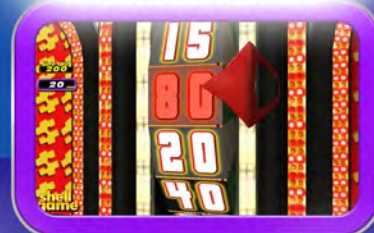

# new!

The officially licensed video-redemption classic.

Game play is simple: Follow the diamond as it is shuffled among the cups, pick the cup that's hiding the diamond and you have just made it to the Showcase Showdown.

Sharp 32" LCD screen and colorful marquee which clearly displays the alluring SUPER BONUS.

The Price is Right Shell game is the perfect complement to your **DEAL OR NO DEAL**

## showcase showdown.

Can be fitted with an optional stool, dollar bill acceptor and/or swipe card ready.

DIMENSIONS: 94" H x 35" W x 32" D