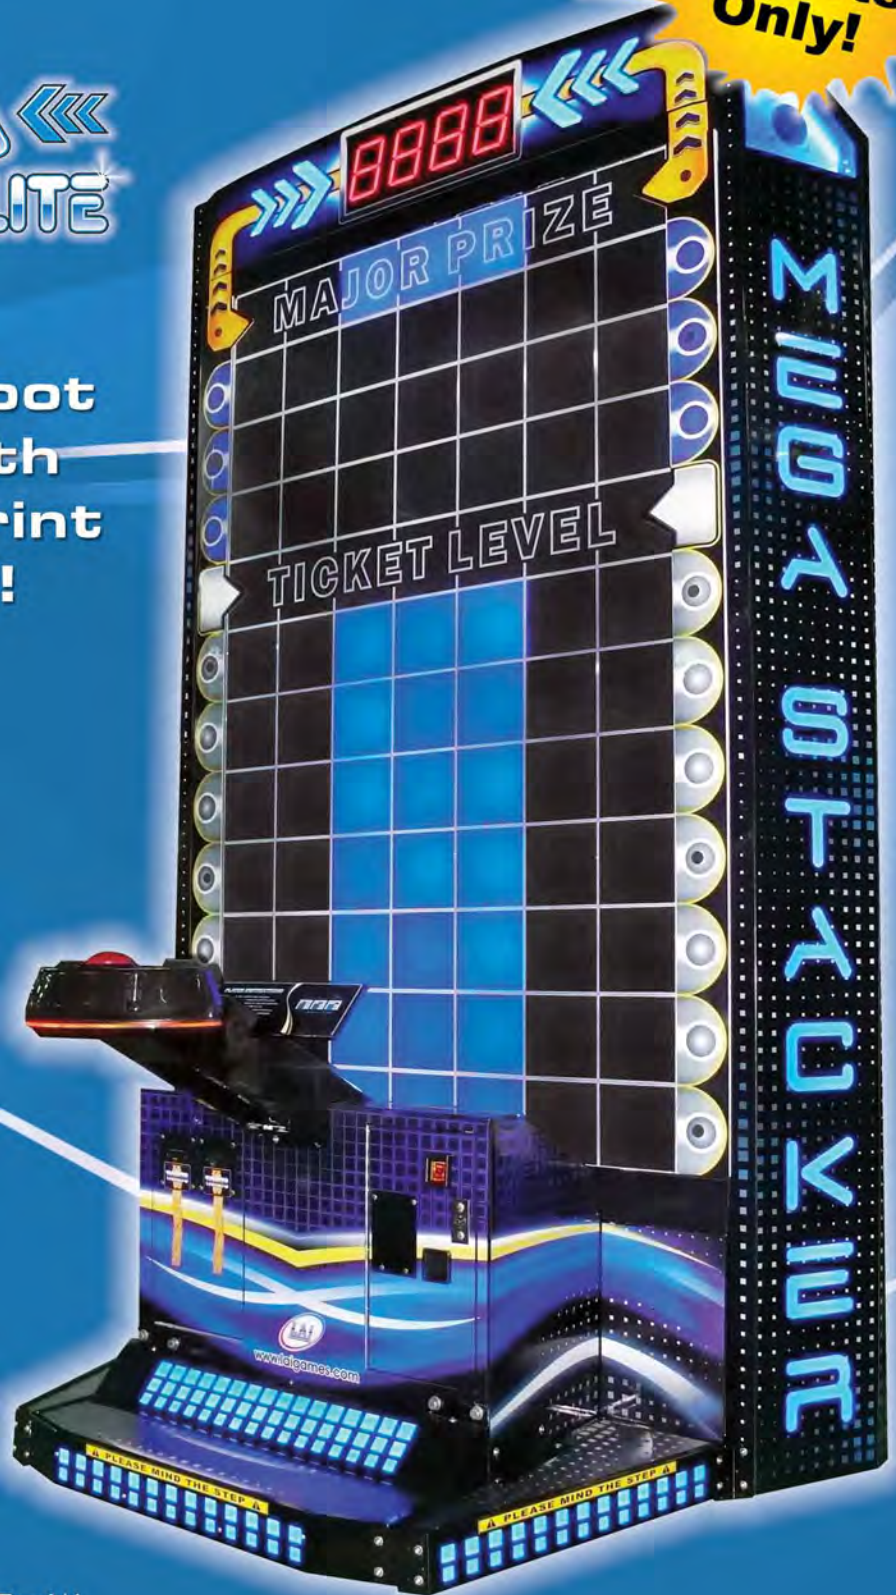

# » MEGA « STACKER LITE

**Same HUGE 9 foot cabinet, but with HALF the footprint of the original!**

- Tickets only!
- Optional incremental jackpot attracts players.
- Quick and addictive game play.
- Small footprint fits into a wide variety of locations.
- Double ticket mechs allow faster payout.
- Coin, note acceptor and swipe card ready.

#### Specifications

67" (169.6cm) W x 50" (127.5cm) D x 109" (277cm) H

Weight: 661lbs (300kg)