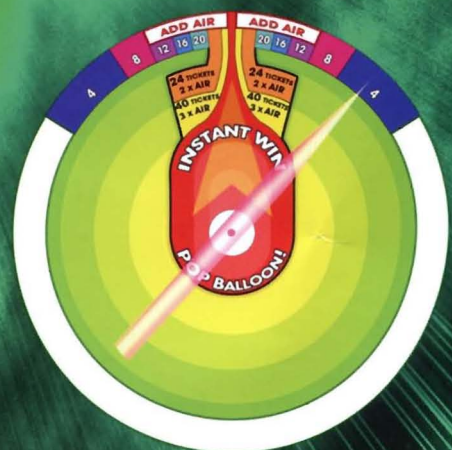

POP IT X-TREME

8.5 AVAILABLE NOW
IN 8.5 FOOT AND
ORIGINAL 11 FOOT
MODELS!

**SAME 42" HUGE BALLOON!
SHORTER HEIGHT! SAME
BANG WHEN THE BALLOON
X-PLODES!**

The object of the game is to stop the spinning pointer on the "Instant Balloon Pop" red marker and win the Jackpot. If you miss the red target and land on either side, you will win tickets and "ADD AIR" to the balloon.

Pump enough air into the balloon and it POPS and you win the jackpot. Walk away and the next player wins . . . maybe!

FEATURES:

- L.E.D. lights (no bulb changes).
- Intelli-Triple ticket dispensers (holds 36,000 standard tickets).
- Holds 36 balloons when fully loaded.
- Earns over \$1000 in sales before re-stock (re-stocking is quick and easy!).
- Rewarding sound system for crowd pleasing play! Plus, the balloon draws attention when it X-PLODES!

DIMENSIONS SET UP	
H	8.5' (3353mm)
D	54" (1372mm)
W	54" (1372mm)
1200 lbs. (545 Kg) CRATED WEIGHT	

Benchmark  **Games, Inc.**

WORLD'S PREMIER GAMES