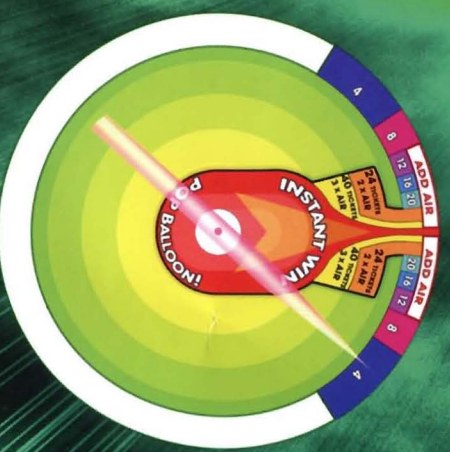

# POP IT X-TREME

**8.5**  
 AVAILABLE NOW  
 IN 8.5 FOOT AND  
 ORIGINAL 11 FOOT  
 MODELS!

**SAME 42" HUGE BALLOON!  
 SHORTER HEIGHT! SAME  
 BANG WHEN THE BALLOON  
 X-PLODES!**

The object of the game is to stop the spinning pointer on the "Instant Balloon Pop" red marker and win the Jackpot. If you miss the red target and land on either side, you will win tickets and "ADD AIR" to the balloon.

Pump enough air into the balloon and it POPS and you win the jackpot. Walk away and the next player wins . . . maybe!

**FEATURES:**

- L.E.D. lights (no bulb changes).
- Intelli-Triple ticket dispensers (holds 36,000 standard tickets).
- Holds 36 balloons when fully loaded.
- Earns over \$1000 in sales before re-stock (re-stocking is quick and easy!).
- Rewarding sound system for crowd pleasing play! Plus, the balloon draws attention when it X-PLODES!

DIMENSIONS SET UP
H 8.5' (3353mm)
D 5.4" (1372mm)
W 5.4" (1372mm)
1200 lbs. (545 kg) CRATED WEIGHT

**Benchmark**

**Games, Inc.**

**WORLD'S PREMIER GAMES**