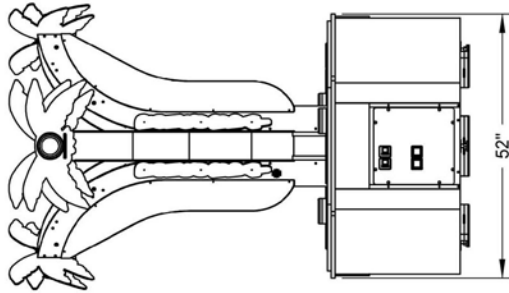

- 1, 2 or 3 players can play with Multi-play Payout.
- Easy play for all ages with BSR's New Skill Level: Progressive.
- Fast action.
- Great fun for everyone.

DIMENSIONS

57" WIDE

91" TALL

53" DEEP

WEIGHT 660 LBS

Power Requirements

7.7 (max) amps 120 V

Crated Dimensions & Weight

71" Long x 71" Wide x 98" High

Weight: 660 lbs.

Bob's Space Racers, Inc.