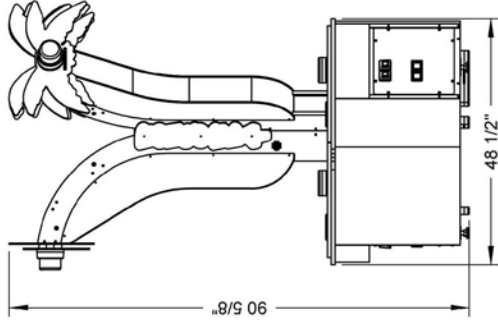

- 1, 2 or 3 players can play with Multi-play Payout.
- Easy play for all ages with BSR's New Skill Level: Progressive.
- Fast action.
- Great fun for everyone.

DIMENSIONS

57" WIDE

91" TALL

53" DEEP

WEIGHT 660 LBS

Power Requirements

7.7 (max) amps 120 V

Crated Dimensions & Weight

71" Long x 71" Wide x 98" High

Weight: 660 lbs.

Bob's Space Racers, Inc.