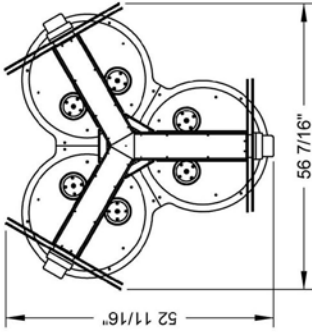

- 1, 2 or 3 players can play with Multi-play Payout.
- Easy play for all ages with BSR's New Skill Level: Progressive.
- Fast action.
- Great fun for everyone.

DIMENSIONS

57" WIDE

91" TALL

53" DEEP

WEIGHT 660 LBS

Power Requirements

7.7 (max) amps 120 V

Crated Dimensions & Weight

71" Long x 71" Wide x 98" High

Weight: 660 lbs.

Bob's Space Racers, Inc.