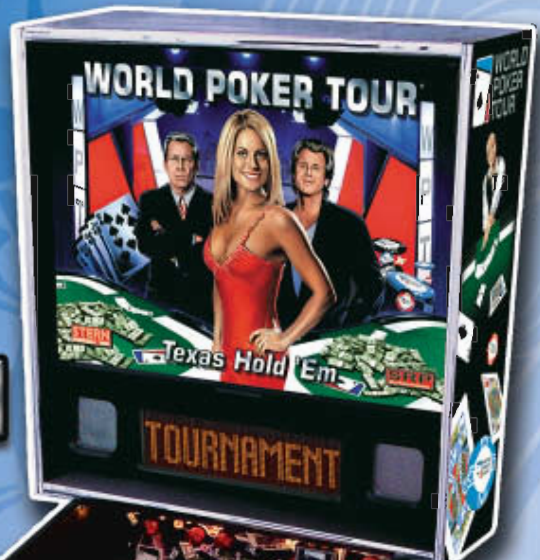

# WORLD POKER TOUR™

featuring...

## TEXAS HOLD 'EM

The hottest game in town!

**In-House Tournament Pinball System Pre-installed.**

**All Pinball Tournament Info Now Appears in Dot Matrix Display.**

ToPS™ Tournament Beta Brite sign compatible. Sold separately.

Game subject to change.

Second Level Playfield features 'Ace in the Hole' ball capturing device for thrilling multi-ball play.

# WORLD POKER TOUR™

FEATURING TWO POKER GAMES:

TEXAS HOLD 'EM and 5 CARD STUD

Shoot left and right ramps for the Flop, Turn and River.

View your TEXAS HOLD 'EM hand on the dot matrix display.

Shoot cards on 16 drop targets to make card hand combinations in 5 CARD STUD.