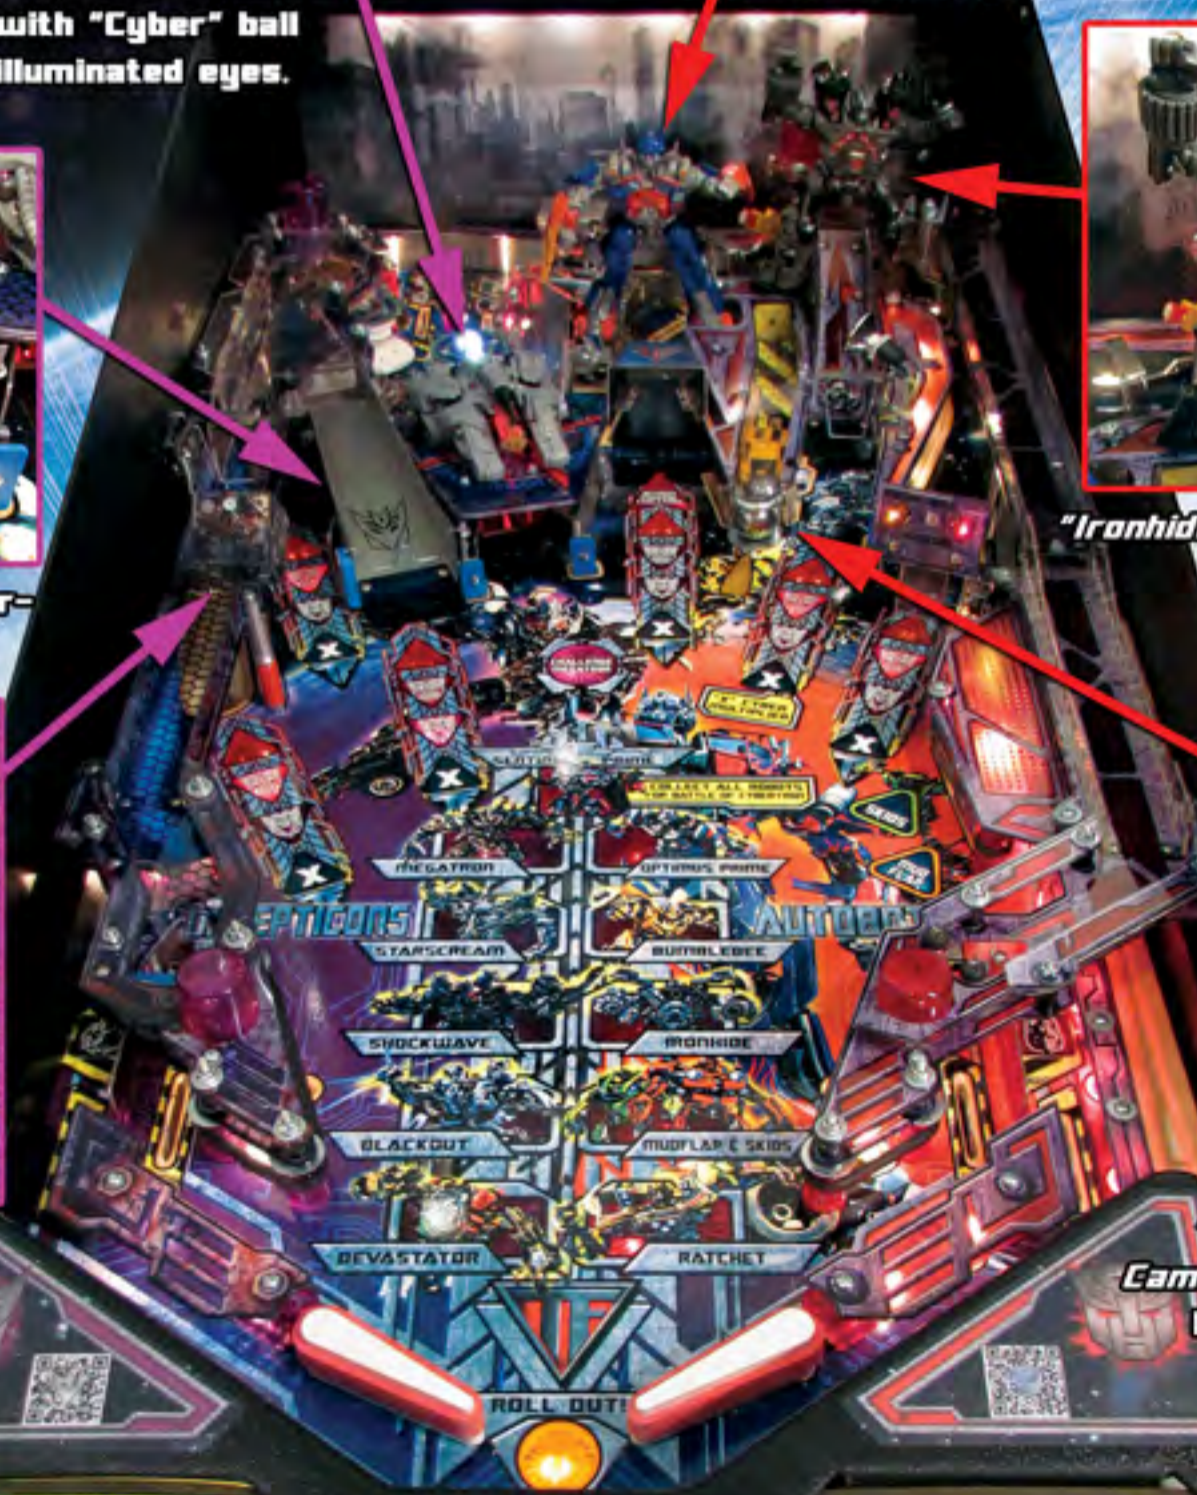

GAME SUBJECT TO CHANGE.

"Megatron Vehicle Form" featuring Rapid fire Multiball with "Cyber" ball lock and illuminated eyes.

"Optimus Prime" target with elevating attack ramp.

"Decepticon" laser-cut steel ramp.

"Ironhide" character ramp.

"All Spark Cube" eject hole...

"Bumblebee Captive Camaro" target-captive ball accelerates car into target.

LICENSE BY

©2011 HASBRO ALL RIGHTS RESERVED.
©2011 PARAMOUNT PICTURES CORPORATION. ALL RIGHTS RESERVED.

75¢ = 130x1
SUPER VALUE
\$2.00 = 130x3

GAME SUBJECT TO CHANGE.