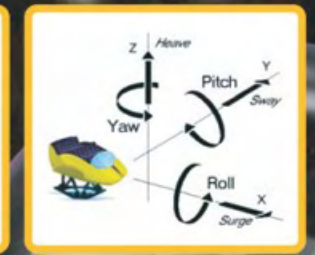

The thrill ride
to suite the whole family!!!

- ▶ Small footprint:
3m(118inch) x 4m(157inch) x 3m(118inch) high
- ▶ Can be set up virtually anywhere
- ▶ Only 3 meters high
- ▶ No anchoring required
- ▶ 3D Stereoscopic graphics
- ▶ Dynamic 6 DOF motion
- ▶ 4D Effects: wind, snow, bubble etc.
- ▶ Choose from 4 rides
- ▶ Electrical Power: 208~240 volt 1-phase 50 Amps.

2008 SIMULINE NEW PRODUCT

**Easy setup!! Easy to operate!!
Fully motion based theater!!**

The thrill ride
to suite the whole family!!!

- ▶ Small footprint:
3m(118inch) x 4m(157inch) x 3m(118inch) high
- ▶ Can be set up virtually anywhere
- ▶ Only 3 meters high
- ▶ No anchoring required
- ▶ 3D Stereoscopic graphics
- ▶ Dynamic 6 DOF motion
- ▶ 4D Effects: wind, snow, bubble etc.
- ▶ Choose from 4 rides
- ▶ Electrical Power: 208~240 volt 1-phase 50 Amps.