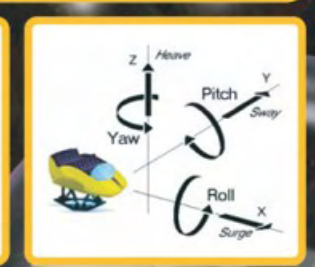

The thrill ride
to suite the whole family!!!

- ▶ Small footprint:
3m(118inch) x 4m(157inch) x 3m(118inch) high
- ▶ Can be set up virtually anywhere
- ▶ Only 3 meters high
- ▶ No anchoring required
- ▶ 3D Stereoscopic graphics
- ▶ Dynamic 6 DOF motion
- ▶ 4D Effects: wind, snow, bubble etc.
- ▶ Choose from 4 rides
- ▶ Electrical Power: 208~240 volt 1-phase 50 Amps.

For up to 30 seats per platform or
a custom-made theater, please contact us.

Highly Portable 4 person
3D/4D Motion Theater

X RIDER

Records outstanding income!

Great for shopping mall,
cinema, arcade, theme park etc.

2008 SIMULINE NEW PRODUCT

**Easy setup!! Easy to operate!!
Fully motion based theater!!**

The thrill ride
to suite the whole family!!!

- ▶ Small footprint:
3m(118inch) x 4m(157inch) x 3m(118inch) high
- ▶ Can be set up virtually anywhere
- ▶ Only 3 meters high
- ▶ No anchoring required
- ▶ 3D Stereoscopic graphics
- ▶ Dynamic 6 DOF motion
- ▶ 4D Effects: wind, snow, bubble etc.
- ▶ Choose from 4 rides
- ▶ Electrical Power: 208~240 volt 1-phase 50 Amps.