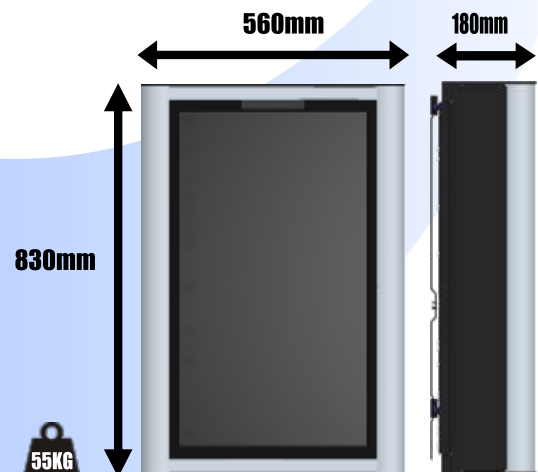

* SIZE IS APPROXIMATE TO THAT OF ICON 2

All details were correct at the time of Publication. NSM Music reserve the right to make subsequent changes to specifications or services anytime.